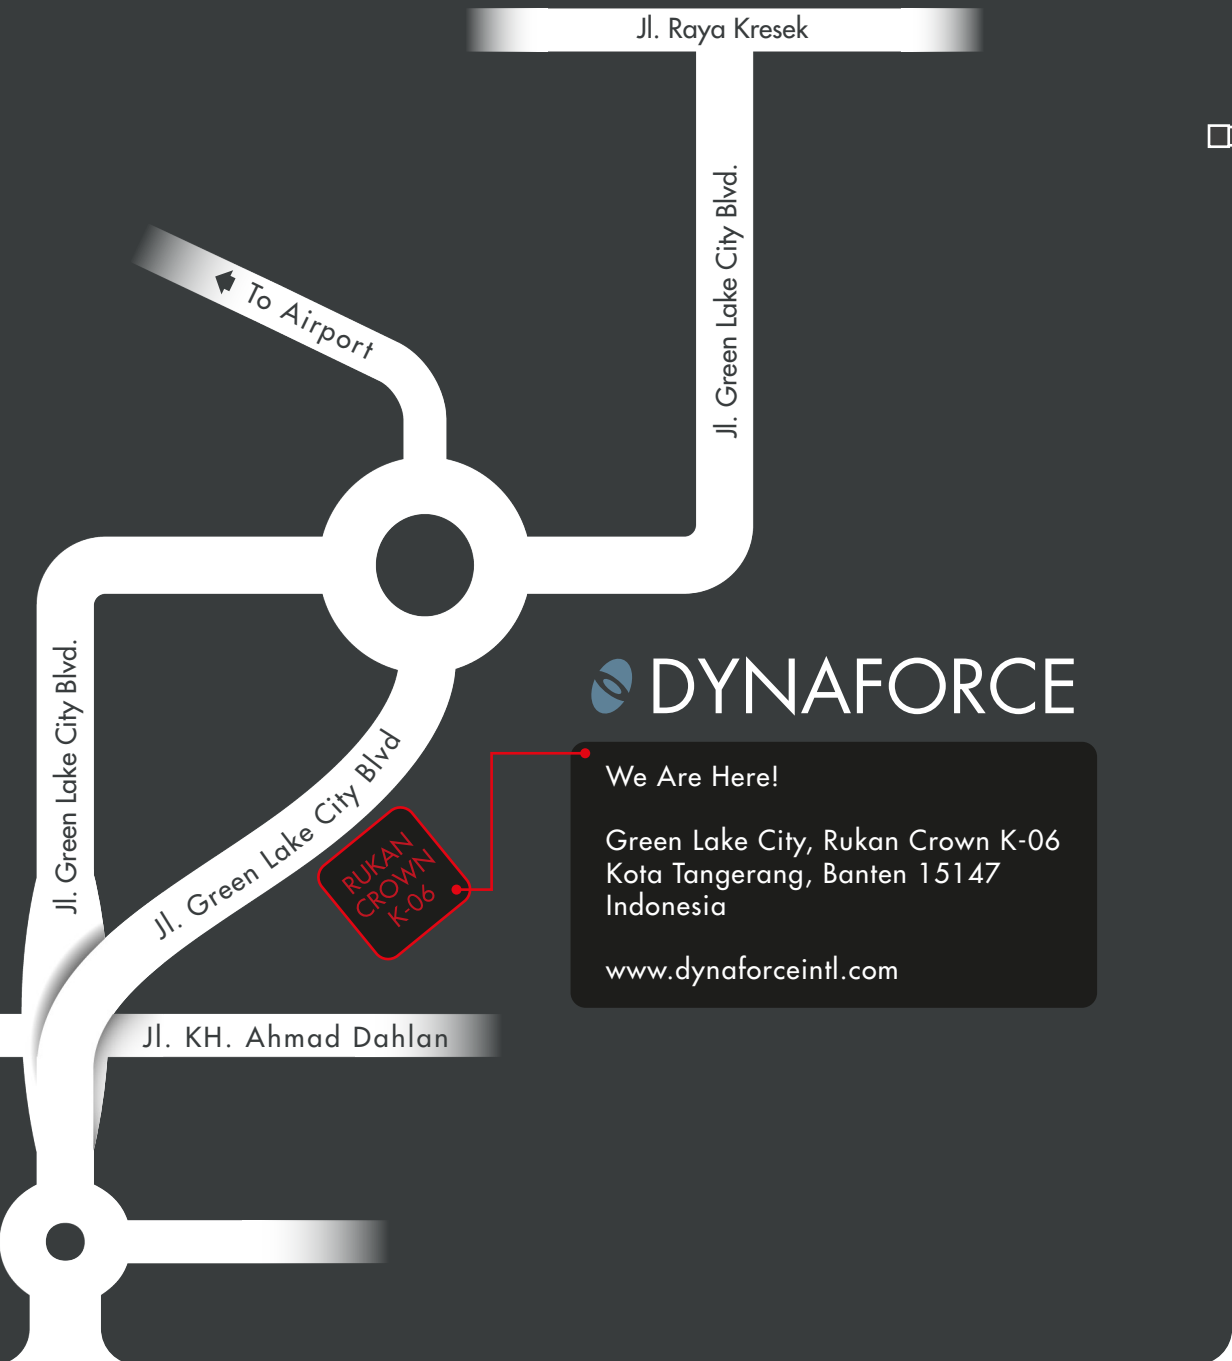

Soekarno-hatta
International Airport

TOL SOEKARNO HATTA - JAKARTA

PIK - Jakarta Pusat ▶

DYNAFORCE

We Are Here!

Green Lake City, Rukan Crown K-06
Kota Tangerang, Banten 15147
Indonesia

www.dynaforceintl.com

Puri Indah Mall

◀ Tangerang - Karawaci

TOL JAKARTA - MERAK

Tomang - Kebun Jeruk ▶